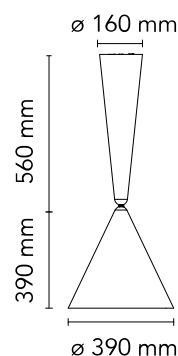

FLOS

F2121035 Cherry Red

Diabolo

Designed by Achille Castiglioni, 1998

Halogen - 70W

Pendant light with direct lighting designed by A. Castiglioni, composed of a ceiling rose and diffuser. Body in aluminium with external paint in 3 different colour options (shiny white, beaver brown, and cherry red), while the inside of the diffuser is shiny white. The diffuser may be moved vertically from 95 to 210 cm using the cable reel within the ceiling rose. The light source has an E27 socket.

Are you a professional and your project needs consulting and support?

BOOK AN APPOINTMENT

Main specifications

EAN	8059607033357
Mounting	Suspension
Environments	Indoor dry location
Light Source Type	Bulb
Lamp category	Halogen
Lamp holders	E27
Ilcos	HSGSA
Number of heads	1
Power (W)	70

Physical

Colour	Cherry Red
Cord length (mm)	1400
Net weight (kg)	5
Package volume (m3)	0.16
IP internal	20

Download

Mounting instructions

Schematic light drawing

Photometric

Lighting type	Direct
Light distribution	Roto symmetric