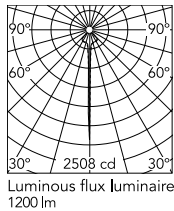

Physical

Colour	Cherry Red
Cord length (mm)	1400
Net weight (kg)	5
Package volume (m3)	0.16
IP internal	20

Download

Mounting instructions

Schematic light drawing

Photometric

Lighting type	Direct
Light distribution	Roto symmetric