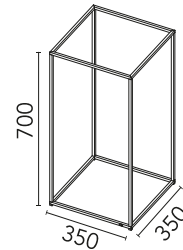

15W - 3500K - CRI> 85

Floor lamp providing diffused light. Extruded aluminium frame 10x10x1 gratiné and anodized in various finishes. Leds on the top edges incorporated in the extrusions and burnished into the resin, guaranteeing the IP level. ON/OFF switch in the IP box containing the drivers. Two-pole spark-proof schuko plug.

Are you a professional and your project needs consulting and support?

BOOK AN APPOINTMENT