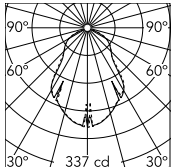

Physical

Colour	Bronze
Net weight (kg)	1.15
Package height (mm)	745
Package width (mm)	465
Package length (mm)	465
Package volume (m3)	0.16
IP internal	55

Download

Mounting instructions [↓ PDF](#)

Photometric Files

LDT / IES [↓ ZIP](#)

Technical Drawings

2D [↓ ZIP](#)

3D [↓ ZIP](#)

Schematic light drawing

Beam Angle: 73°

h(m)	E(lx)	D(m)
1	337	1.49
2	84	2.98
3	37	4.47
4	21	5.96
5	13	7.44

Luminous flux Luminaire
744 lm