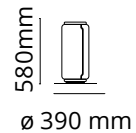

FLOS

F0285000 Black

Noctambule Floor 1 High Cylinder Small Base

Designed by Konstantin Grcic, 2019

18W - 497lm - 2700K

Standing lamps consisting of interconnecting glass modules reaching a height of 2,17 metres (85.43"). Cylindrical and semi-spherical transparent blown glass structure, die cast aluminium base and rings, hydroformed steel internal lateral arms and injection moulded optical opal silicone outer ring diffusers. The power supply cable is 2 metres (78.74") long, with a pedal operated panel used as a dimmer to adjust the light intensity by 10% to 100% in either direction. Wall mounted power supply unit with interchangeable plugs.

Are you a professional and your project needs consulting and support?

[BOOK AN APPOINTMENT](#)